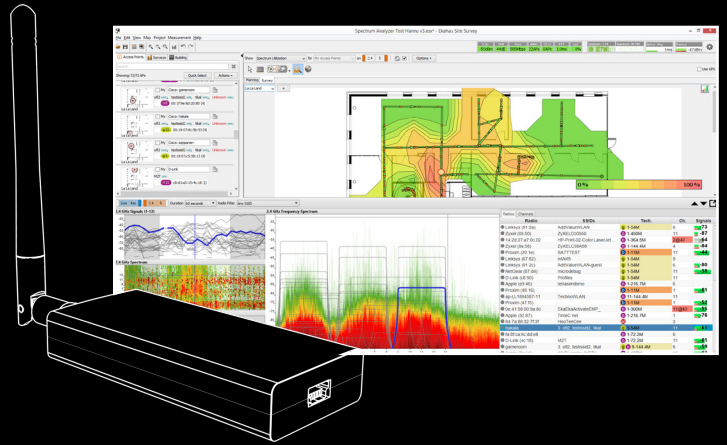

Spectrum Analyzer

Discover and Eliminate WLAN Interference

Microwave ovens, wireless video cameras, wireless phones, broken Wi-Fi devices, and motion detectors often interfere with WLAN (Wi-Fi) devices. Ekahau dual band USB spectrum analyzer helps easily discover and eliminate any interference that causes Wi-Fi issues such as packet loss, dropped connections and more.

Ekahau Spectrum Analyzer has been designed for wireless network administrators as well as wireless professional services teams. It helps identify and eliminate interference that degrades the performance of Wi-Fi networks.

Spectrum Analyzer is connected to a Windows laptop via USB and fully integrates with Ekahau Site Survey to provide various tools for troubleshooting and minimizing interference issues. While performing a site survey, spectrum analysis is performed simultaneously with active and passive surveys. No extra effort and no pre-configuration is needed for gathering spectrum data. Ekahau Site Survey also includes powerful on-the-spot and post-survey analysis capabilities. It combines both Wi-Fi and spectrum information into easy-to-read displays.

In addition to Ekahau Site Survey interoperability, Spectrum Analyzer also comes with a stand-alone, on-the-spot troubleshooting application for in-depth spectrum analysis.

More Info

Website
ekahau.com/wifidesign